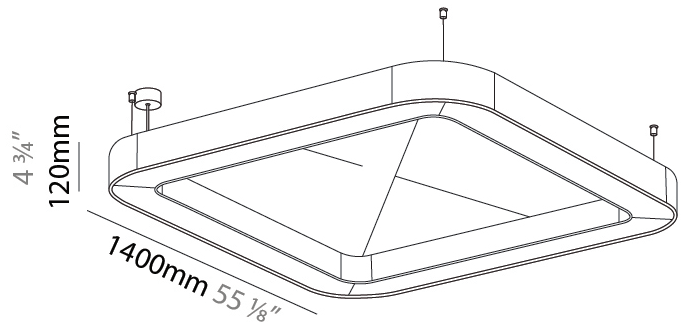

1. To build a product code in our configurator select the specify button on the base model # product page
2. To build a manual product code on this datasheet choose from the options listed below in blue font and add the suffix to the base model #

GENERAL

Series: Quantum Acoustic
Brand: Prolicht
Division: Architectural
Mounting Type: Suspension
Mounting Location: Ceiling
Subcategory: Acoustic

PHYSICAL

Shape: Round
Length (mm): 1400
Length (in): 55 1/8
Width (mm): 1400
Width (in): 55 1/8
Height (mm): 120
Height (in): 4 3/4

Light Distribution: Direct

Diffuser: PMMA - Opal / Micro-Prism

Fixture Finish: SSR / BKV / CWI / CRY / HAB / UFT / ITA / RUA / FTG / MYG / LOD / PUS / FRO / FUP / KIA / POP / BLS / SPG / MEY / GOH / GUM / CHC / COM / ABZ / JAG / OBR / MOS / ROR

Accent Finish: ANC / ASH / BNA / BTC / BZE / CEL / EGG / EVG / FOG / FOS / FST / FUA / IRI / IRO / KHA / LIC / LIM / MER / MSN / MUS / ONX / PEA / PLU / POL / PPY / RAY / ROY / RST / STE / SWD / TAN / TAU

Fixture Material: Aluminum

Cable Details: 2 000mm / 78 3/4" or 6 000mm / 236 1/4" Transparent Cable

ELECTRICAL

Lamp Type: LED (Zhaga Standard)
Input Wattage (W): 78.3

LED

Color Temperature (°K): 2700 / 3000 / 3500 / 4000

Max. Delivered Lumen (lm): 6639 / 6871 / 8068 / 6985

Nominal Lumen (lm): 10213 / 6871 / 12412 / 10747

CRI: >90 CRI

Lamp Life (hrs): 50000

OPTICAL

RATINGS AND CERTIFICATIONS

Certified By: CSA Certified to UL and CSA Standards

IP rating: IP20