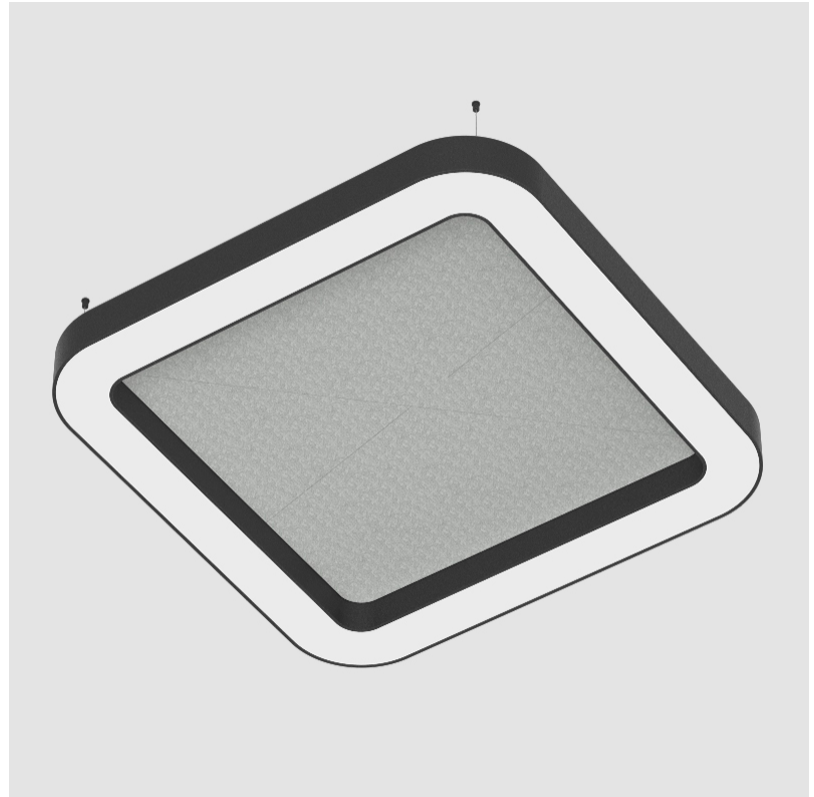

1. To build a product code in our configurator select the specify button on the base model # product page
2. To build a manual product code on this datasheet choose from the options listed below in blue font and add the suffix to the base model #

GENERAL

Series: Quantum Acoustic
Brand: Prolicht
Division: Architectural
Mounting Type: Suspension
Mounting Location: Ceiling
Subcategory: Acoustic

PHYSICAL

Shape: Round
Length (mm): 1400
Length (in): 55 1/8
Width (mm): 1400
Width (in): 55 1/8
Height (mm): 120
Height (in): 4 3/4

Light Distribution: Direct

Diffuser: PMMA - Opal / Micro-Prism

Fixture Finish: SSR / BKV / CWI / CRY / HAB / UFT / ITA / RUA / FTG / MYG / LOD / PUS / FRO / FUP / KIA / POP / BLS / SPG / MEY / GOH / GUM / CHC / COM / ABZ / JAG / OBR / MOS / ROR

Accent Finish: ANC / ASH / BNA / BTC / BZE / CEL / EGG / EVG / FOG / FOS / FST / FUA / IRI / IRO / KHA / LIC / LIM / MER / MSN / MUS / ONX / PEA / PLU / POL / PPY / RAY / ROY / RST / STE / SWD / TAN / TAU

Fixture Material: Aluminum

Cable Details: 2 000mm / 78 3/4" or 6 000mm / 236 1/4" Transparent Cable

ELECTRICAL

Lamp Type: LED (Zhaga Standard)
Input Wattage (W): 78.3

LED

Color Temperature (°K): 2700 / 3000 / 3500 / 4000

Max. Delivered Lumen (lm): 6639 / 6871 / 8068 / 6985

Nominal Lumen (lm): 10213 / 6871 / 12412 / 10747

CRI: >90 CRI

Lamp Life (hrs): 50000

OPTICAL

RATINGS AND CERTIFICATIONS

Certified By: CSA Certified to UL and CSA Standards

IP rating: IP20